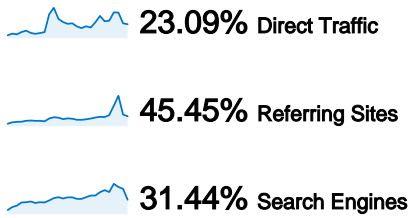

### Content Overview

Pages	Pageviews	% Pageviews
/index.php	41,011	20.01%
/gallery/main.php	4,791	2.34%
/	2,561	1.25%
/gallery/v/video/index.php	2,385	1.16%
/2010/05/29/gli-appelli-del-	2,123	1.04%

## 31,401 people visited this site

**56,107** Visits

**31,401** Absolute Unique Visitors

**204,942** Pageviews

**3.65** Average Pageviews

**00:03:19** Time on Site

**55.00%** Bounce Rate

**54.00%** New Visits

## Technical Profile

Browser	Visits	% visits	Connection Speed	Visits	% visits
Firefox	22,220	39.60%	DSL	21,176	37.74%
Internet Explorer	22,188	39.55%	Unknown	15,768	28.10%
Safari	5,124	9.13%	T1	14,934	26.62%
Chrome	4,666	8.32%	Dialup	3,429	6.11%
Opera	837	1.49%	Cable	481	0.86%

All traffic sources sent a total of 56,107 visits

- Referring Sites**  
25,498.00 (45.45%)
- Search Engines**  
17,642.00 (31.44%)
- Direct Traffic**  
12,953.00 (23.09%)
- Other**  
14 (0.02%)