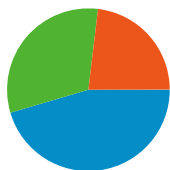

Traffic Sources Overview

- Referring Sites
  25,498.00 (45.45%)
- Search Engines
  17,642.00 (31.44%)
- Direct Traffic
  12,953.00 (23.09%)
- Other
  14 (0.02%)

Content Overview

Pages	Pageviews	% Pageviews
/index.php	41,011	20.01%
/gallery/main.php	4,791	2.34%
/	2,561	1.25%
/gallery/v/video/index.php	2,385	1.16%
/2010/05/29/gli-appelli-del-	2,123	1.04%