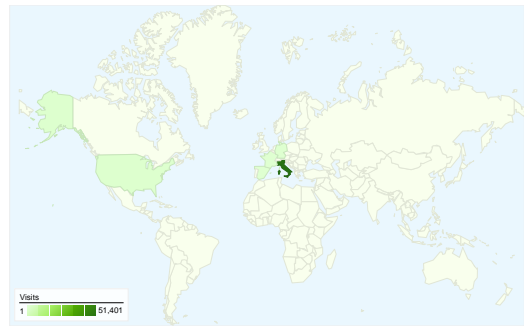

Map Overlay

Traffic Sources Overview

- Referring Sites
  25,498.00 (45.45%)
- Search Engines
  17,642.00 (31.44%)
- Direct Traffic
  12,953.00 (23.09%)
- Other
  14 (0.02%)

Content Overview

Pages	Pageviews	% Pageviews
/index.php	41,011	20.01%
/gallery/main.php	4,791	2.34%
/	2,561	1.25%
/gallery/v/video/index.php	2,385	1.16%
/2010/05/29/gli-appelli-del-	2,123	1.04%