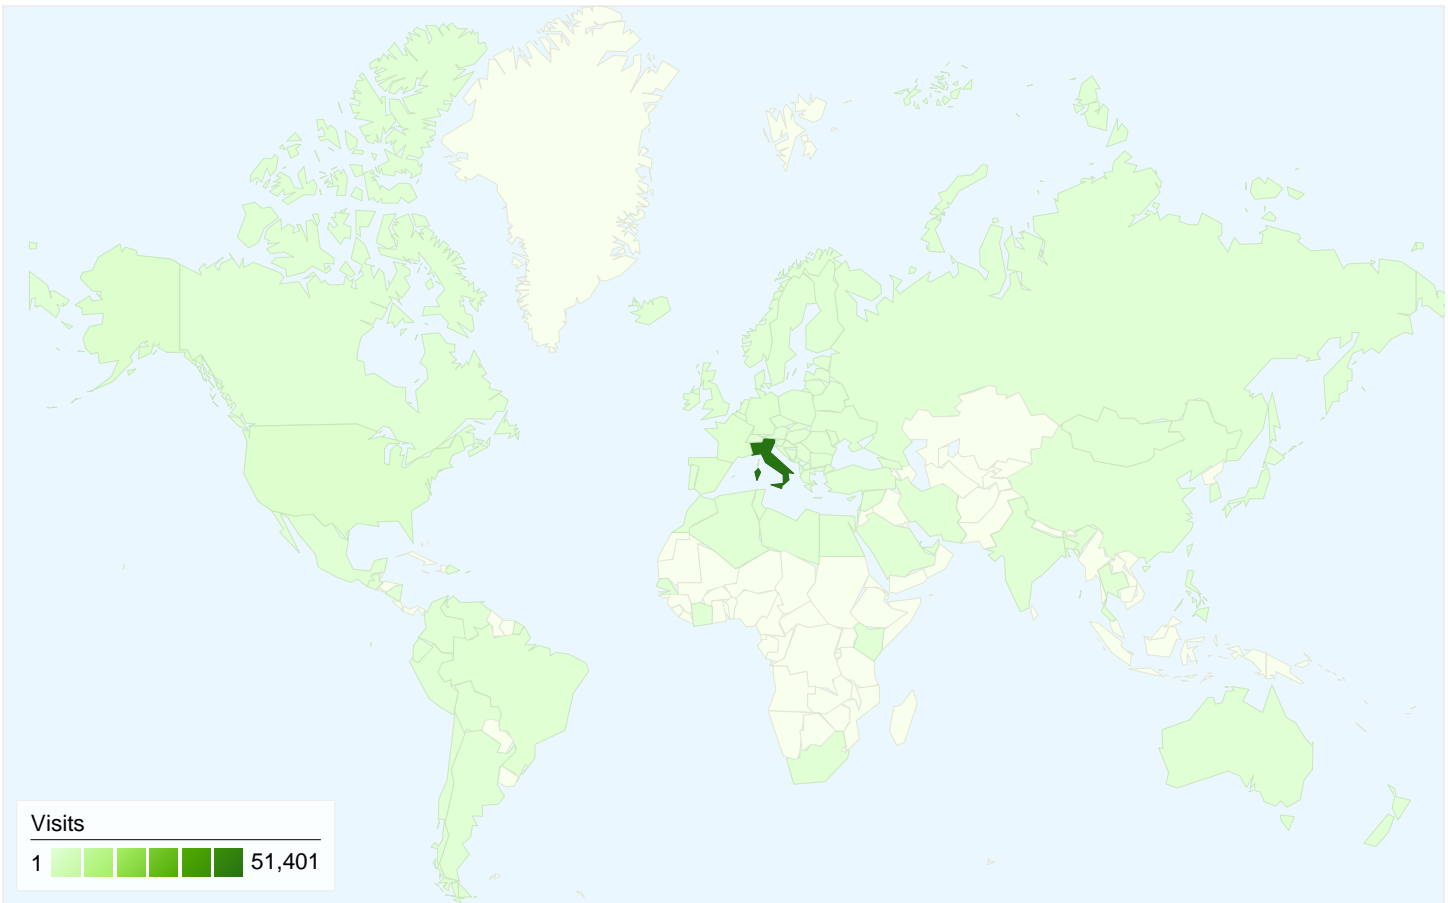

### Visitors Overview

**Visitors**  
31,401

## 31,401 people visited this site

**56,107** Visits

**31,401** Absolute Unique Visitors

**204,942** Pageviews

**3.65** Average Pageviews

**00:03:19** Time on Site

**55.00%** Bounce Rate

**54.00%** New Visits

All traffic sources sent a total of 56,107 visits

- Referring Sites**  
25,498.00 (45.45%)
- Search Engines**  
17,642.00 (31.44%)
- Direct Traffic**  
12,953.00 (23.09%)
- Other**  
14 (0.02%)

**56,107 visits came from 92 countries/territories**

Site Usage

<b>Visits</b> <b>56,107</b> % of Site Total: 100.00%	<b>Pages/Visit</b> <b>3.65</b> Site Avg: 3.65 (0.00%)	<b>Avg. Time on Site</b> <b>00:03:19</b> Site Avg: 00:03:19 (0.00%)	<b>% New Visits</b> <b>54.07%</b> Site Avg: 54.00% (0.12%)	<b>Bounce Rate</b> <b>55.00%</b> Site Avg: 55.00% (0.00%)	
Country/Territory	Visits	Pages/Visit	Avg. Time on Site	% New Visits	Bounce Rate
Italy	51,401	3.74	00:03:25	53.37%	54.27%
United States	920	2.99	00:03:16	47.61%	60.98%
Germany	639	2.68	00:02:16	62.91%	61.19%
France	547	2.96	00:01:37	63.25%	61.61%
Spain	520	2.99	00:02:21	51.73%	60.77%
United Kingdom	349	2.11	00:01:24	72.49%	65.62%
Switzerland	290	2.99	00:01:59	75.17%	63.10%
Netherlands	215	2.14	00:01:20	66.98%	63.72%
Brazil	183	1.44	00:00:50	26.23%	89.07%