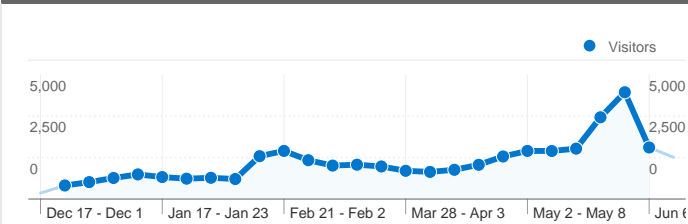

### Site Usage

56,107 Visits

55.00% Bounce Rate

204,942 Pageviews

00:03:19 Avg. Time on Site

3.65 Pages/Visit

54.00% % New Visits

### Visitors Overview

**Visitors**  
31,401

## 31,401 people visited this site

**56,107** Visits

**31,401** Absolute Unique Visitors

**204,942** Pageviews

**3.65** Average Pageviews

**00:03:19** Time on Site

**55.00%** Bounce Rate

**54.00%** New Visits

1 - 92 of 92

**Pages on this site were viewed a total of 204,942 times**

**204,942** Pageviews

**141,267** Unique Views

**55.00%** Bounce Rate