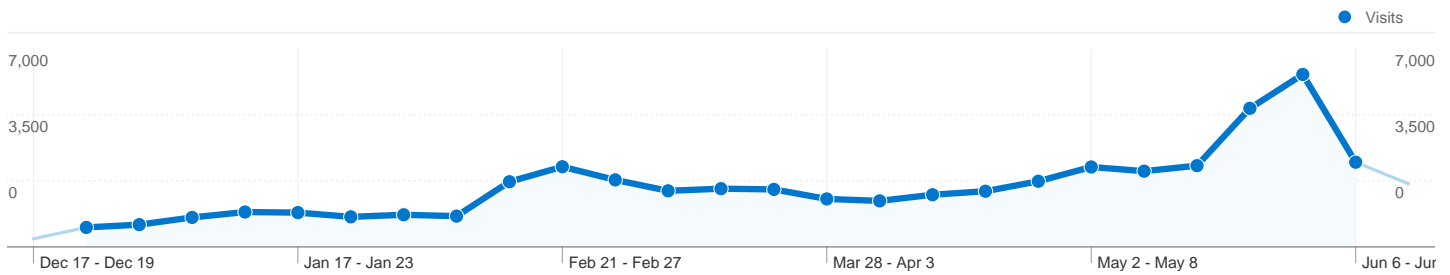

All traffic sources sent a total of 56,107 visits